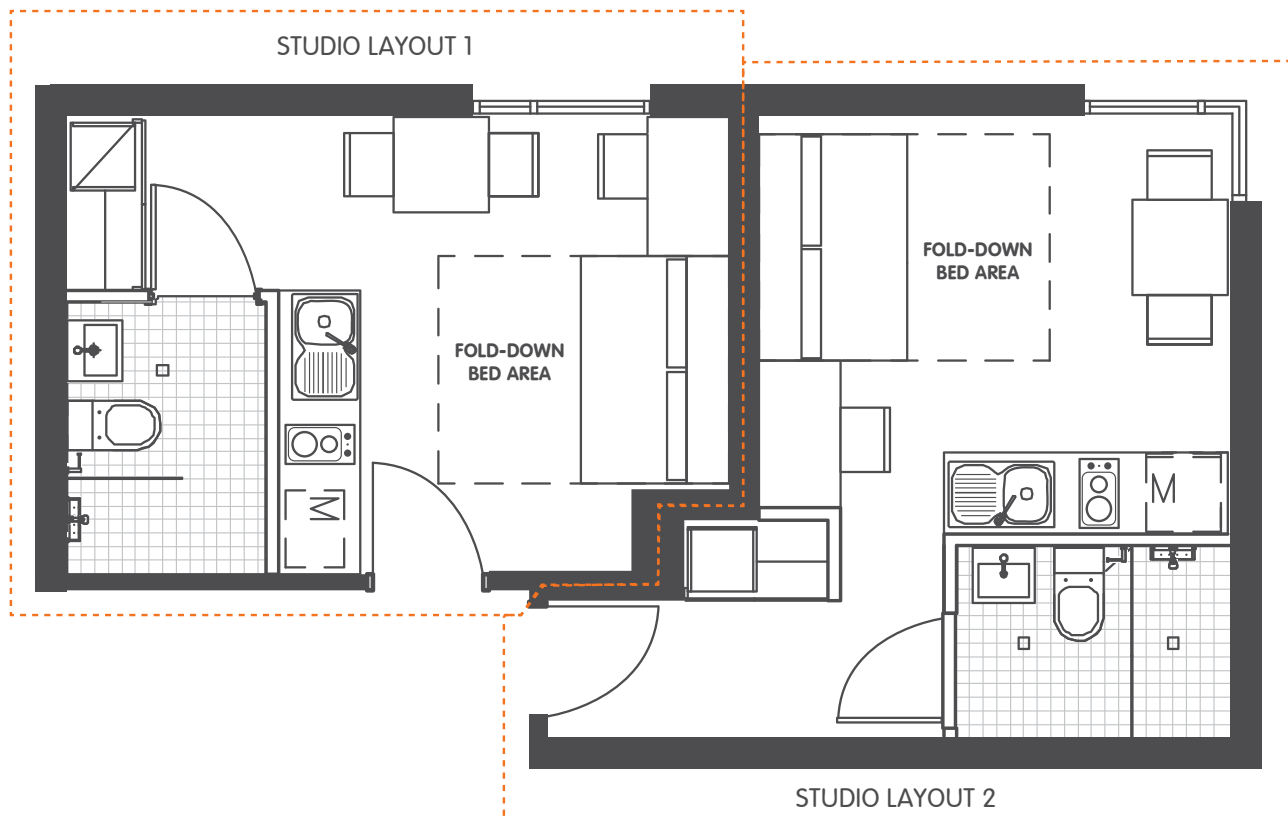

Sample floor plans

All studio apartments at Iglu Central are equipped with:

- › Secure swipe card access
- › High speed wireless broadband
- › Wall-mounted HD television
- › Fold-down double bed
- › Dining table and chairs
- › Private en-suite bathroom
- › Air-conditioning and heating
- › Study desk, chair and lamp
- › Pinboard and bookshelf
- › Built-in wardrobe and full length mirror
- › Kitchenette with microwave/convection oven, 2-burner stovetop, refrigerator, kettle, toaster

En-suite bathroom has:

- › Shower
- › Toilet
- › Basin
- › Mirror with storage cabinet
- › Shelving
- › Towel rail
- › Exhaust fan