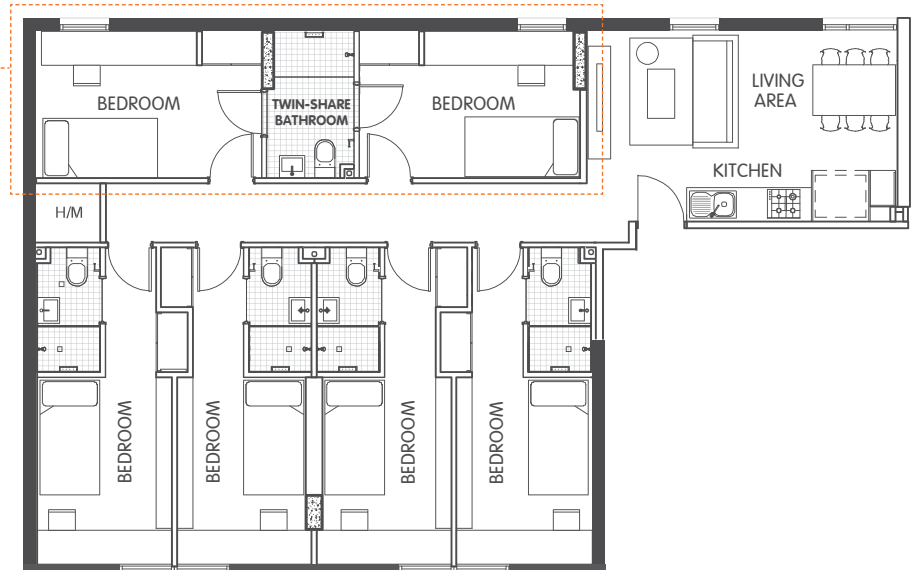

Sleeps 6

Twin-share bathroom

Wifi internet

Air con / heating

- Each bedroom is single occupancy with secure access
- All bedrooms have reverse cycle air conditioning
- Apartments feature a large shared kitchen, lounge and dining area
- Wireless internet is available in all areas of the building (15GB data included*)

* Upgrades available

ALL INCLUSIVE FEE

At Iglu you pay one weekly fee which includes all of all this plus your water, electricity, gas and lots of cool events and activities.

Sample floor plans

TYPICAL TWIN-SHARE BATHROOM LAYOUT

Room features

- › Security card access
- › Air-conditioning / heating
- › Twin-share bathroom
- › King single bed with under-bed storage
- › Study desk, chair, lamp and pin-board
- › Bookshelf and storage
- › Built-in wardrobe
- › Full length mirror

Bathroom features

- › Shower
- › Toilet
- › Basin
- › Mirror with storage cabinet
- › Shelving
- › Towel rail
- › Exhaust fan