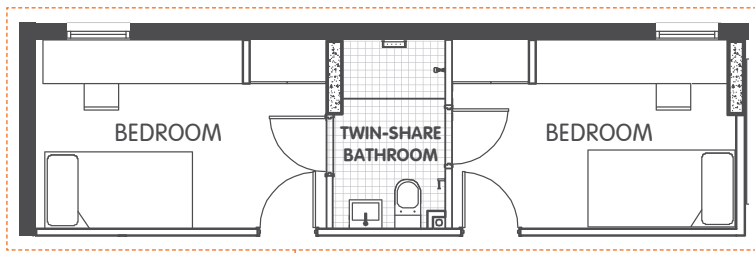

Sleeps 6

Twin-share bathroom

Wifi internet

Air con / heating

- Each bedroom is single occupancy with secure access
- All bedrooms have reverse cycle air conditioning
- Apartments feature a large shared kitchen, lounge and dining area
- Wireless internet is available in all areas of the building (15GB data included*)

* Upgrades available

ALL INCLUSIVE FEE

At Iglu you pay one weekly fee which includes all of all this plus your water, electricity, gas and lots of cool events and activities.

Sample floor plans

TYPICAL TWIN-SHARE BATHROOM LAYOUT

Room features

- › Security card access
- › Air-conditioning / heating
- › Twin-share bathroom
- › King single bed with under-bed storage
- › Study desk, chair, lamp and pin-board
- › Bookshelf and storage
- › Built-in wardrobe
- › Full length mirror

Bathroom features

- › Shower
- › Toilet
- › Basin
- › Mirror with storage cabinet
- › Shelving
- › Towel rail
- › Exhaust fan