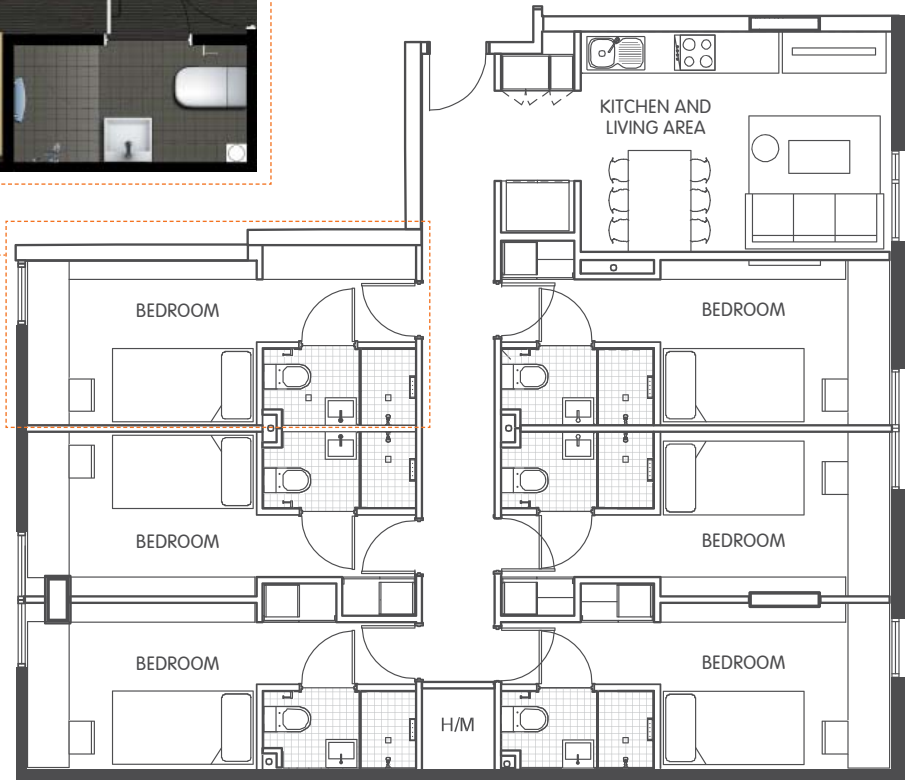

Sleeps 6

Private bathroom

Wifi internet

Air con / heating

- Each bedroom is single occupancy with secure access
- All bedrooms have a private en-suite bathroom and reverse cycle air conditioning
- Apartments feature a large shared kitchen, lounge and dining area
- Wireless internet is available in all areas of the building (15GB data included*)

* Upgrades available

ALL INCLUSIVE FEE

At Iglu you pay one weekly fee which includes all of all this plus your water, electricity, gas and lots of cool events and activities.

Sample floor plans

TYPICAL BEDROOM LAYOUT

Room features

- › Security card access
- › Air-conditioning / heating
- › Private en-suite bathroom
- › King single bed with under-bed storage
- › Study desk, chair, lamp and pin-board
- › Bookshelf and storage
- › Built-in wardrobe
- › Full length mirror

En-suite features

- › Shower
- › Toilet
- › Basin
- › Mirror with storage cabinet
- › Shelving
- › Towel rail
- › Exhaust fan