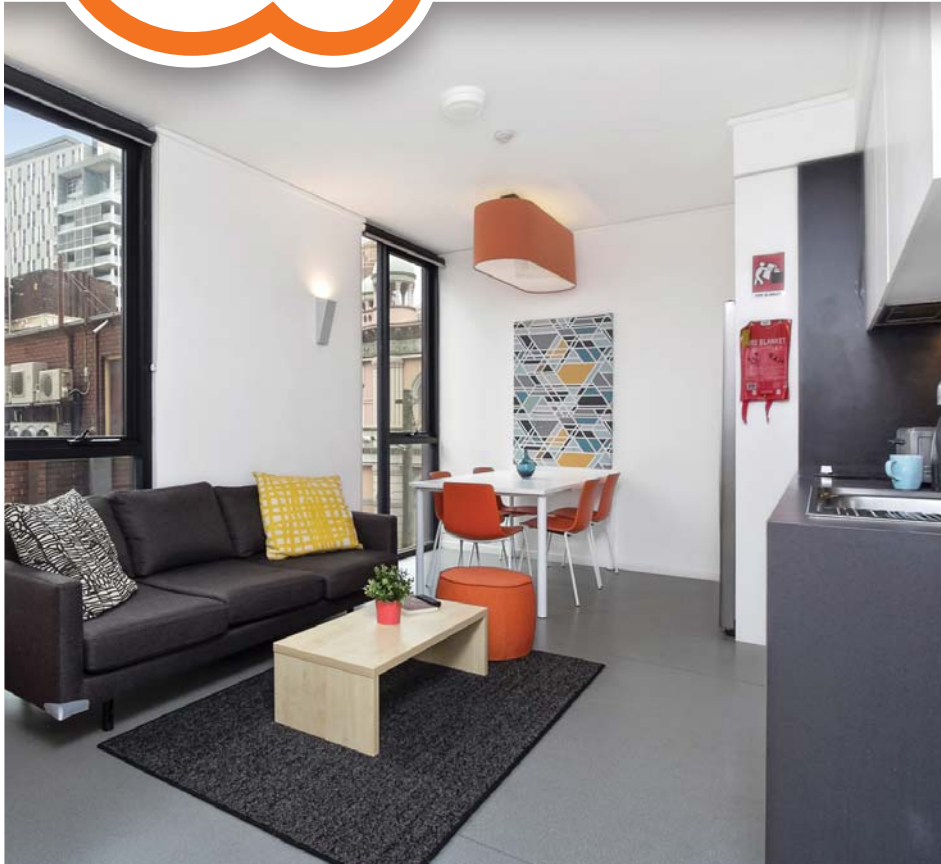

Iglu Sydney Central › Share Apartment 6 Bedroom / Private Bathroom

Living in a shared student apartment is a great way to meet interesting people and make new friends. And it's fully furnished!

Pretty cool really.

Sleeps 6

Private bathroom

Wifi internet

Air con / heating

- Each bedroom is single occupancy with secure access
- All bedrooms have a private en-suite bathroom and reverse cycle air conditioning
- Apartments feature a large shared kitchen, lounge and dining area
- Wireless internet is available in all areas of the building (15GB data included*)

* Upgrades available

ALL INCLUSIVE FEE

At Iglu you pay one weekly fee which includes all of all this plus your water, electricity, gas and lots of cool events and activities.

Sample floor plans

TYPICAL BEDROOM LAYOUT

Apartment features

- › HD flat-screen television
- › Air-conditioning / heating
- › Lounge area with couch, coffee table and ottomans
- › Dining table and chairs
- › Full kitchen with:
 - oven, microwave and stovetop
 - large refrigerator and freezer
 - kettle and toaster