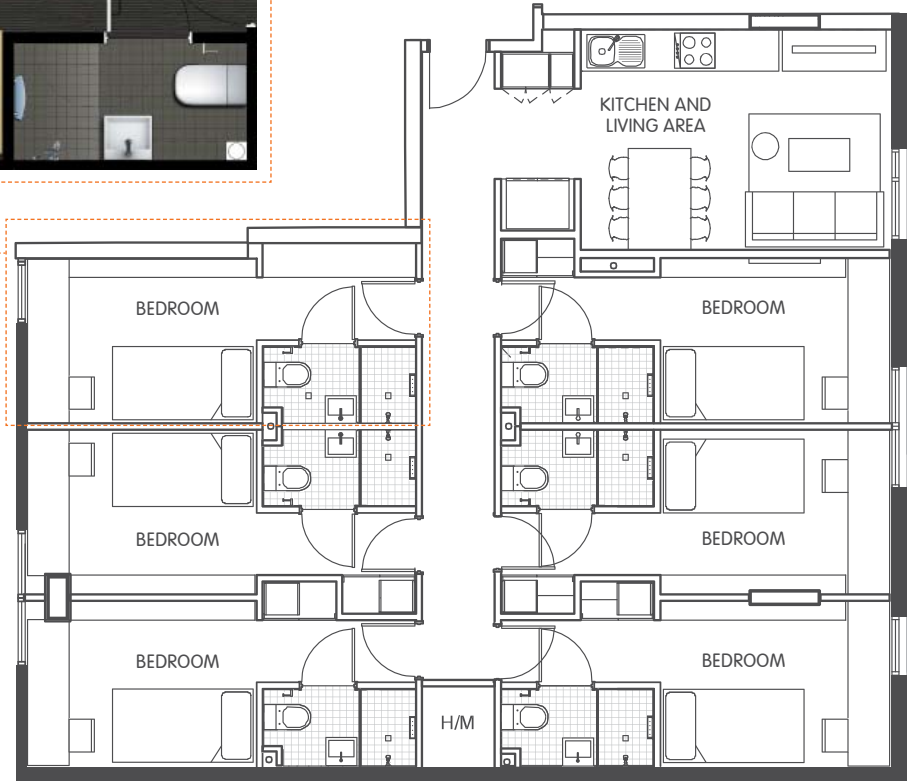

Sleeps 5

Private bathroom

Wifi internet

Air con / heating

- Each bedroom is single occupancy with secure access
- All bedrooms have a private en-suite bathroom and reverse cycle air conditioning
- Apartments feature a large shared kitchen, lounge and dining area
- Wireless internet is available in all areas of the building (15GB data included*)

NOTE: LAYOUT FOR 5 BEDROOM SHARE APARTMENT IS SIMILAR TO 6 BEDROOM LAYOUT SHOWN, WITH ONE LESS BEDROOM. INDIVIDUAL BEDROOM LAYOUT IS THE SAME.

Apartment features

- › HD flat-screen television
- › Air-conditioning / heating
- › Lounge area with couch, coffee table and ottomans
- › Dining table and chairs
- › Full kitchen with:
 - oven, microwave and stovetop
 - large refrigerator and freezer
 - kettle and toaster

Room features

- › Security card access
- › Air-conditioning / heating
- › Private en-suite bathroom
- › King single bed with under-bed storage
- › Study desk, chair, lamp and pin-board
- › Bookshelf and storage
- › Built-in wardrobe
- › Full length mirror

En-suite features

- › Shower
- › Toilet
- › Basin
- › Mirror with storage cabinet
- › Shelving
- › Towel rail
- › Exhaust fan