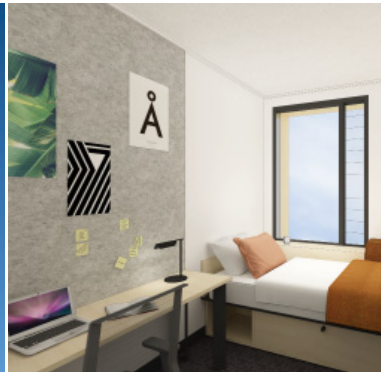

Iglu Redfern

370 private rooms 66 Regent Street, Redfern NSW 2016

Cutting-edge, inner-city student living. Walk to the University of Technology and the University of Sydney.

THE NEXT
PLACE TO BE.
BE THERE.

SET TO OPEN
FEB 2018

GET IN EARLY FOR A
COOL OPENING
SPECIAL

#livecoolatiglu | iglu.com.au/redfern

Iglu Redfern

PRE-OPENING RATES
SEMESTER 1, 2018

GET IN EARLY FOR A
COOL OPENING
SPECIAL
RATE

APARTMENT TYPES	PER PERSON PER WEEK
YOUR OWN PRIVATE BEDROOM IN A SHARE APARTMENT	
6 bedroom / private bathroom	\$377
5 bedroom / private bathroom	\$387
4 bedroom / private bathroom	\$407
STUDIO APARTMENTS	
Standard studio / private bathroom	\$499
Premium studio / private bathroom	\$529

COOL INCLUSIONS...

 FULLY FURNISHED WITH AIR-CON	 INTERNET*, ELECTRICITY, WATER & GAS
 CCTV & FULL SWIPE CARD ACCESS	 ACCESS TO 24X7 ONSITE SUPPORT
 COOL SOCIAL & STUDY SPACES	 REGULAR EVENTS & ACTIVITIES