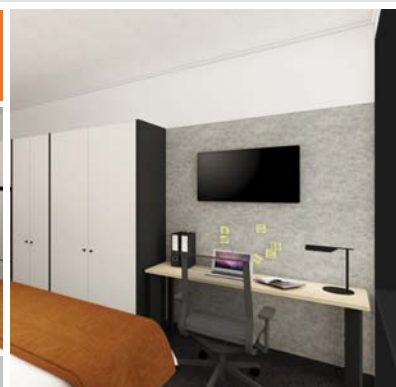

ACCESSIBLE APARTMENTS AVAILABLE

FIRST CLASS FACILITIES

WI-FI INCLUDED*

Stay connected throughout the building and watch movies on-demand.

SECURITY & SUPPORT

CCTV, electronic card access to all areas and 24x7 onsite support.

COOL EVENTS PROGRAM

Connect and make new friends at our regular events.

SPACE TO STUDY

A range of private and group study spaces to make study a pleasure.

GYM & EXERCISE AREA

Stay fit and healthy without leaving the building.

THE GREAT OUTDOORS

Terraces to get some fresh air or cook up a storm on the BBQ.

SOCIAL SPACES

Lounge areas with large screen televisions, table tennis and more.

ONSITE LAUNDRY FACILITIES

Access to washing machines and dryers whenever you need it.

BICYCLE STORAGE AREA

A great form of exercise and environmentally friendly.

* 15GB OF DATA PER MONTH IS INCLUDED IN YOUR WEEKLY FEE. YOU CAN ALSO UPGRADE TO OUR INTERNET AND ENTERTAINMENT PACKAGES (SEE WEBSITE FOR ALL PLANS).

MORE THAN A PLACE TO STAY, IGLU IS A PLACE TO LIVE. LEARN MORE AND START LIVING COOL TODAY.

All images for Iglu Redfern are artistic impressions only.

Iglu Redfern. 66 Regent Street, Redfern NSW 2016

+61 2 8024 8630 redfern@iglu.com.au IgluRedfern

#livecoolatiglu | iglu.com.au/redfern