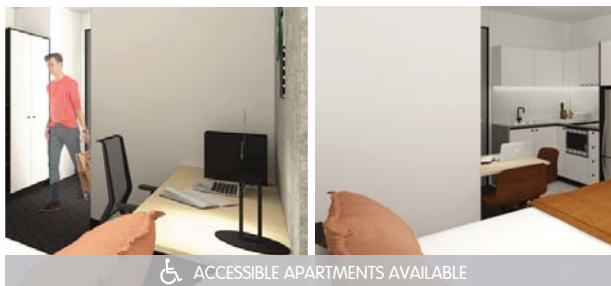

ACCESSIBLE APARTMENTS AVAILABLE

FIRST CLASS FACILITIES

WI-FI INCLUDED*

Stay connected throughout the building and watch movies on-demand.

SECURITY & SUPPORT

CCTV, electronic card access to all areas and 24x7 onsite support.

COOL EVENTS PROGRAM

Connect and make new friends at our regular events.

SPACE TO STUDY

A range of private and group study spaces to make study a pleasure.

GYM & EXERCISE AREA

Stay fit and healthy without leaving the building.

THE GREAT OUTDOORS

Terraces to get some fresh air or cook up a storm on the BBQ.

SOCIAL SPACES

Lounge areas with large screen televisions, table tennis and more.

ONSITE LAUNDRY FACILITIES

Access to washing machines and dryers whenever you need it.

BICYCLE STORAGE AREA

A great form of exercise and environmentally friendly.

* 15GB OF DATA PER MONTH IS INCLUDED IN YOUR WEEKLY FEE. YOU CAN ALSO UPGRADE TO OUR INTERNET AND ENTERTAINMENT PACKAGES (SEE WEBSITE FOR ALL PLANS).

MORE THAN A PLACE TO STAY, IGLU IS A PLACE TO LIVE. LEARN MORE AND START LIVING COOL TODAY.

All images for Iglu Redfern are artistic impressions only.

Iglu Redfern. 66 Regent Street, Redfern NSW 2016

+61 2 8024 8630 redfern@iglu.com.au IgluRedfern

#livecoolatiglu | iglu.com.au/redfern