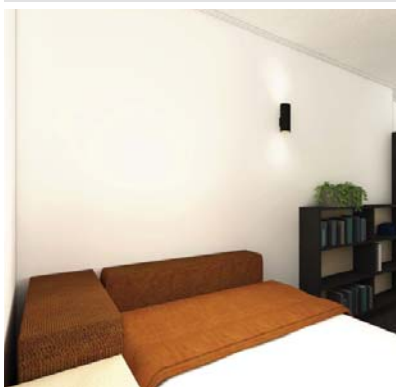

ROOM FOR EVERYONE

SHARE WITH OTHERS

Live with friends or make new ones in a cool 4, 5 or 6 bedroom fully furnished shared apartment.

COMMON AREAS ARE EQUIPPED WITH:

- › HD Smart television
- › Air-conditioning and heating
- › Couch, coffee table and ottomans
- › Dining table and chairs
- › Full kitchen with oven, microwave, stovetop, large refrigerator and freezer, kettle and toaster

YOUR BEDROOM INCLUDES:

- › Wireless internet*
- › Private en-suite bathroom
- › Air-conditioning and heating
- › King-single bed with under-bed storage
- › Study desk, chair, lamp and pin-board
- › Bookshelf, built-in wardrobe and full length mirror

LIVE ON YOUR OWN

With your own living and study space in a studio apartment, you enjoy a little extra privacy but still benefit from having lots of friends next door and down the hall.

ALL STUDIOS ARE EQUIPPED WITH:

- › Wireless internet*
- › HD Smart television
- › Double bed with under-bed storage
- › Table and chairs
- › Private ensuite bathroom with toilet and shower
- › Air-conditioning and heating
- › Study desk, chair and lamp
- › Pinboard and bookshelf
- › Built-in wardrobe and full length mirror
- › Kitchenette with microwave/convection oven, 2-burner stovetop, refrigerator, kettle, toaster