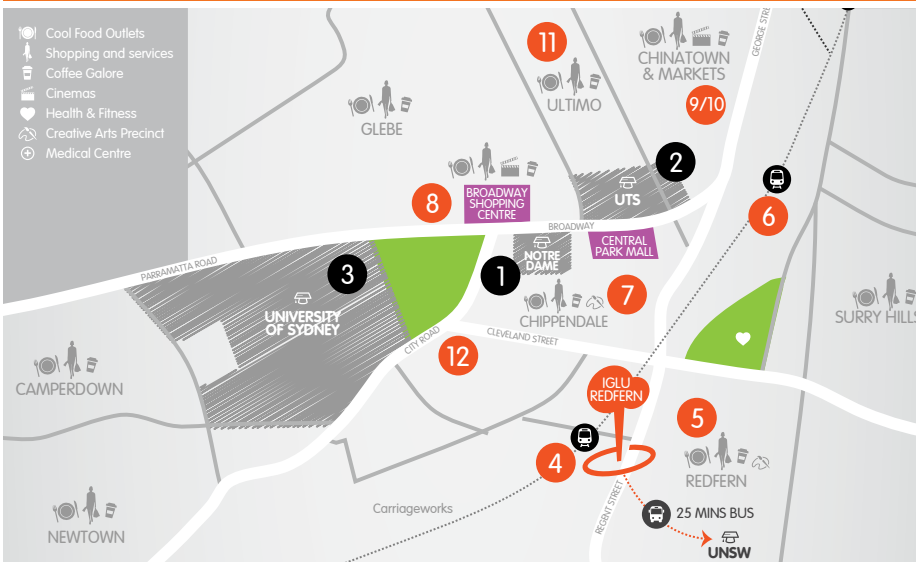

Iglu Redfern

THE NEXT PLACE TO BE

Live the story of Sydney at Iglu Redfern and immerse yourself in this colourful community – just 3km from the city skyline, with excellent access to transport and campuses.

Redfern delivers an eclectic mix of cultures and vibrant diversity, a blend of strong tradition and emerging trends with an immediate cool factor. Enjoy hip coffee hangouts, design studios and stylish eateries just outside your door. You're never far from the action with cool neighbouring suburbs like Surry Hills, Newtown and Darlinghurst, making Iglu Redfern one sought-after location hotspot.

OPENS 2018

IGLU REDFERN. 66 Regent Street, Redfern NSW 2016 // www.iglu.com.au/redfern

LOCATION IS EVERYTHING

	DISTANCE		TIME
CENTRAL PARK MALL	1.1 KM		13 MINS
UTS SYDNEY	1.3 KM		15 MINS
SYDNEY UNIVERSITY	1.3 KM		15 MINS
NOTRE DAME SYDNEY	1.2 KM		14 MINS
UNSW	4.8 KM		25 MINS
REDFERN TRAIN STATION	0.1 KM		1 MINS
SYDNEY CBD	3.0 KM		10 MINS
CHINATOWN	1.7 KM		11 MINS
SYDNEY AIRPORT	5.6 KM		15 MINS

All times and distances are approximate only

WHAT IS WHERE? // 1. Notre Dame University 2. University of Technology 3. University of Sydney 4. Redfern Railway Station 5. Redfern Eat Streets 6. Central Railway Station 7. Central Park Precinct and Kensington Street 8. Broadway Shopping Centre 9. Market City / Paddy's Market 10. Chinatown 11. Powerhouse Museum 12. Seymour Centre