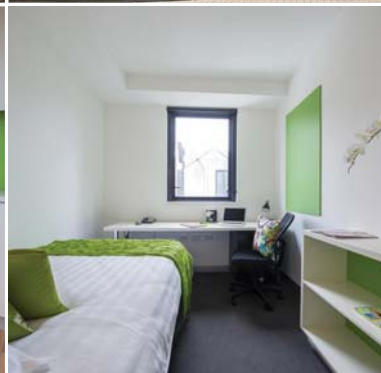

# Iglu Broadway

🏠 271 private rooms 📍 9 Kensington Street, Chippendale NSW 2008

Set in a cobbled stone street where you can immerse yourself in the buzz of cafes, shops and creative spaces.

#livecoolatiglu | [iglu.com.au/broadway](http://iglu.com.au/broadway)

# Iglu Broadway

ACCOMMODATION RATES  
SEMESTER 1, 2018

APARTMENT TYPES	PER PERSON PER WEEK	COOL INCLUSIONS...	
<b>YOUR OWN PRIVATE BEDROOM IN A SHARE APARTMENT</b>		 FULLY FURNISHED WITH AIR-CON	 INTERNET*, ELECTRICITY, WATER & GAS
6 bedroom / private bathroom	\$459		
5 bedroom / private bathroom	\$469		
4 bedroom / private bathroom	\$474	 CCTV & FULL SWIPE CARD ACCESS	 24X7 SAFETY & SECURITY
<b>STUDIO APARTMENTS (NRAS)*</b>			
Standard studio / private bathroom	\$456	 COOL SOCIAL & STUDY SPACES	 REGULAR EVENTS & ACTIVITIES
<b>STUDIO APARTMENTS</b>			
Standard studio / private bathroom	\$569		
Superior studio / private bathroom	\$579		
Premium studio / private bathroom	\$589		