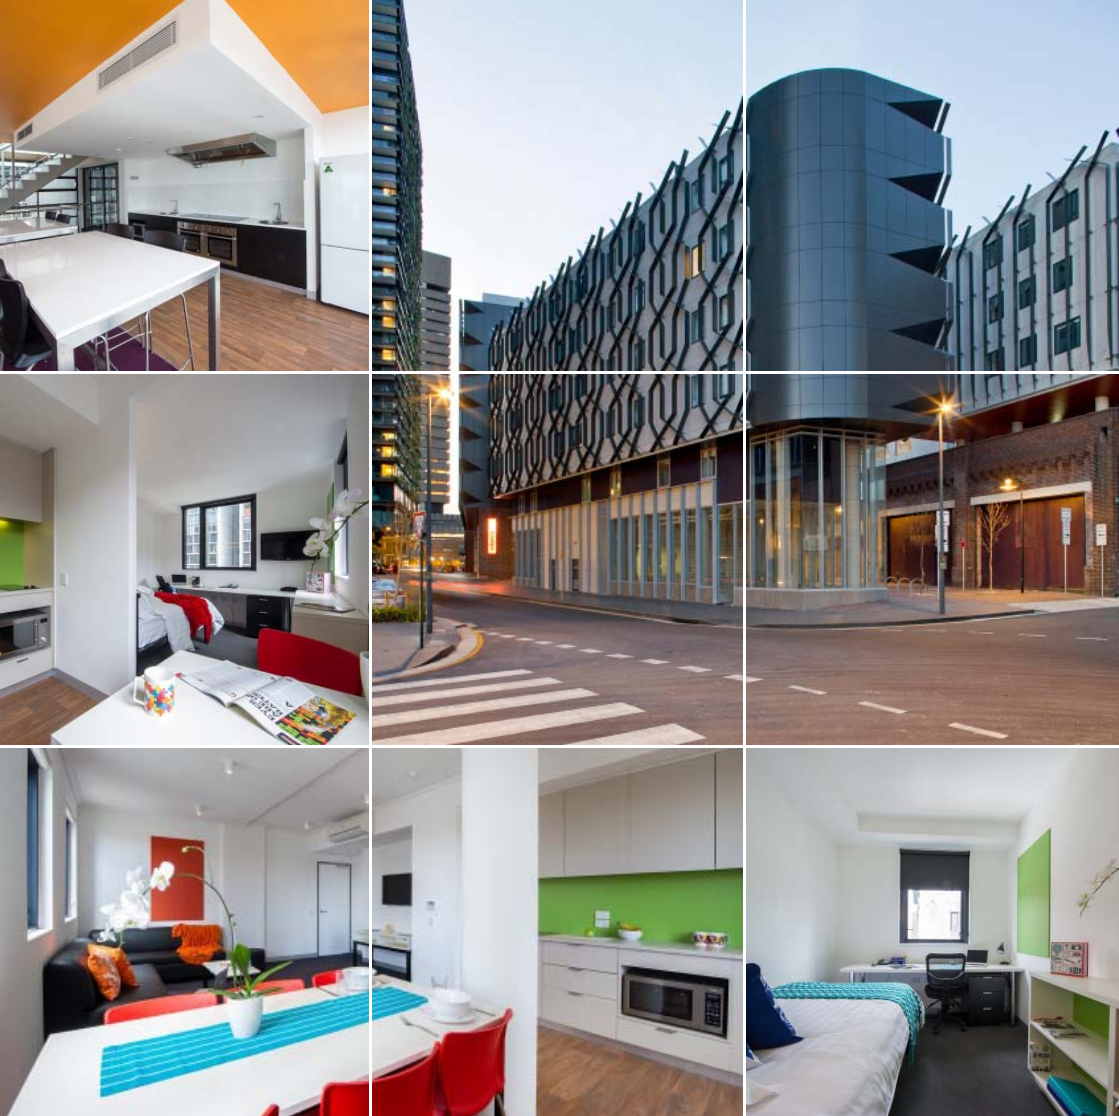

# Iglu Broadway

🏠 271 private rooms 📍 9 Kensington Street, Chippendale NSW 2008

Set in a cobbled stone street where you can immerse yourself in the buzz of cafes, shops and creative spaces.

#livecoolatiglu | [iglu.com.au/broadway](http://iglu.com.au/broadway)

# Iglu Broadway

ACCOMMODATION FEES  
SEMESTER 1, 2018

APARTMENT TYPES	PER PERSON PER WEEK	COOL INCLUSIONS...	
<b>YOUR OWN PRIVATE BEDROOM IN A SHARE APARTMENT</b>			
6 bedroom / private bathroom	\$459	 FULLY FURNISHED WITH AIR-CON	 INTERNET*, ELECTRICITY, WATER & GAS
5 bedroom / private bathroom	\$469	 CCTV & FULL SWIPE CARD ACCESS	 24X7 SAFETY & SECURITY
4 bedroom / private bathroom	\$474		
<b>STUDIO APARTMENTS (NRAS)*</b>			
Standard studio / private bathroom	\$456	 COOL SOCIAL & STUDY SPACES	 REGULAR EVENTS & ACTIVITIES
<b>STUDIO APARTMENTS</b>			
Standard studio / private bathroom	\$569		
Superior studio / private bathroom	\$579		
Premium studio / private bathroom	\$589		