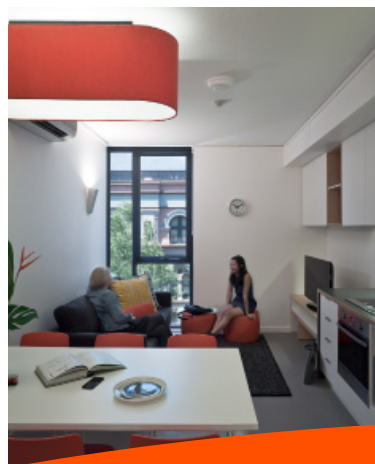

Iglu Central

2018 SHORT STAY RENTAL FEES

Stay cool
Stay short

FEES ARE **PER PERSON, PER WEEK**

Your stay will be in a fully furnished secure bedroom in a share apartment with private or twin-share bathroom. The minimum stay is 4 weeks.

Min 4 Week Stay	Refundable Security Deposit
$525 pw	Equal to 2 weeks' rent

'KIT OUT MY IGLU' PACK

A 'Kit out my Iglu' pack is required for all short stays at Iglu Central. This includes your bed linen, towels, cutlery and crockery (and it's yours to keep).

WHAT DOES THE KIT COST?

1-2 month stays: $125 | 2-6 month stays: FREE

For all short stays, you get to enjoy the standard Iglu facilities and inclusions:

- All utilities (gas, water, electricity)
- Highspeed WiFi*
- 24 hour access to onsite support
- Apartment televisions
- Air-conditioning and heating
- Access to communal facilities and social events

* See www.iglu.com.au for included data at this property

cool design. **warm hospitality.** unbeatable location.

📍 1 Regent Street, Chippendale NSW 2008

☎ +61 2 8024 8600 ✉ central@iglu.com.au

www.iglu.com.au