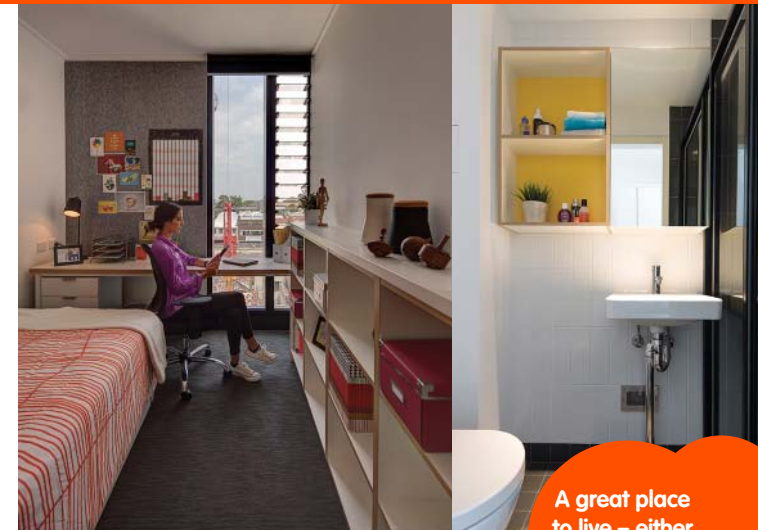

### All bedrooms and apartments are purpose designed to support a student lifestyle

Student **bedrooms** include:

- En-suite or twin-share bathroom
- High speed wireless internet
- Air-conditioning and heating
- King-single bed
- Study desk and chair
- Shelving and storage
- Built-in wardrobe
- Full length mirror

A great place  
to live – either  
on your own or  
with friends.

All apartments include air-con, heating, HD flat screen television, refrigerator, toaster and kettle.

**Share** apartments include:

- Lounge area with sofa
- Dining table and chairs
- Kitchen with oven, microwave and stovetop

**Studio** apartments include:

- Double or queen bed
- Dining table and chairs
- En-suite bathroom
- Kitchenette with convection microwave and stovetop

[iglu.com.au](http://iglu.com.au)