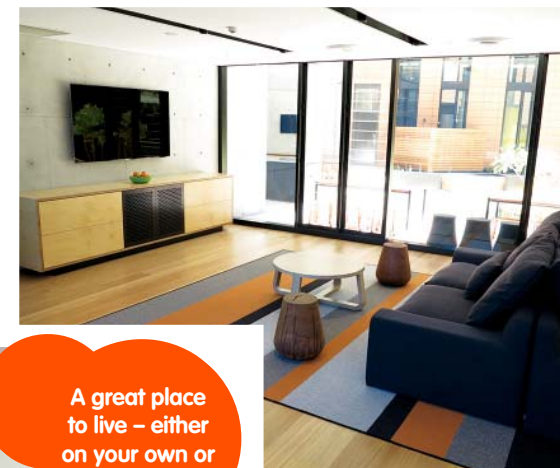

You get so much more than just an apartment at Iglu Chatswood. It is the ideal place for students to relax, hit the books or have fun with friends and offers:

- Unequalled contemporary design
- Great communal spaces and BBQ courtyard
- High speed internet and other entertainment
- An active student community program
- 24 hour onsite staff support
- Safety and security through CCTV and electronic card access.

Iglu Chatswood
– the perfect
home base
for Sydney
students.

Typical bedroom layout

Designed to support a student lifestyle.

Each Iglu **bedroom** includes:

- High speed broadband internet
- En-suite bathroom
- Air-conditioning
- King-single sized bed
- Study desk and chair
- Shelving and storage
- Built-in wardrobe
- Full length mirror

A great place to live – either on your own or with friends.

All apartments include HD flat screen television and air-conditioning.

Multi-share apartments include:

- Lounge area with couch and ottomans
- Dining table and chairs
- Full kitchen with oven, microwave, stovetop, refrigerator, kettle and toaster