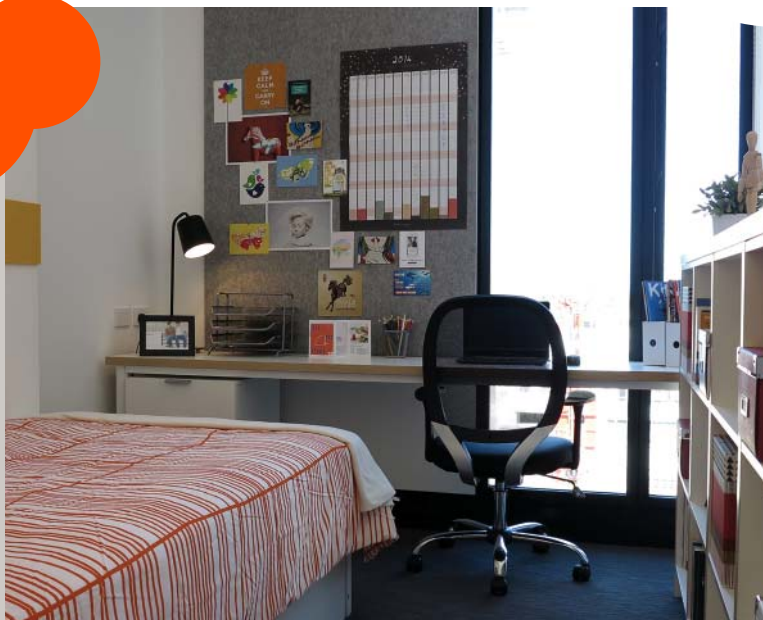

You get so much more than just an apartment at Iglu Chatswood. It is the ideal place for students to relax, hit the books or have fun with friends and offers:

- Unequalled contemporary design
- Great communal spaces and BBQ courtyard
- High speed internet and other entertainment
- An active student community program
- 24 hour onsite staff support
- Safety and security through CCTV and electronic card access.

Iglu Chatswood
– the perfect
home base
for Sydney
students.

Typical bedroom layout

Designed to support a student lifestyle.

Each Iglu **bedroom** includes:

- High speed broadband internet
- En-suite bathroom
- Air-conditioning
- King-single sized bed
- Study desk and chair
- Shelving and storage
- Built-in wardrobe
- Full length mirror

A great place to live – either on your own or with friends.

All apartments include HD flat screen television and air-conditioning.

Multi-share apartments include:

- Lounge area with couch and ottomans
- Dining table and chairs
- Full kitchen with oven, microwave, stovetop, refrigerator, kettle and toaster

Studio apartments include:

- Queen bed, dining table and chairs
- Kitchenette with convection/microwave, stovetop, refrigerator, kettle and toaster
- Desk, desk chair, storage and more

One of Australia's top retail destinations, Chatswood buzzes with shopping centres, cinemas, restaurants, cheap eats, bars and fitness clubs; all within short walking distance of Iglu.