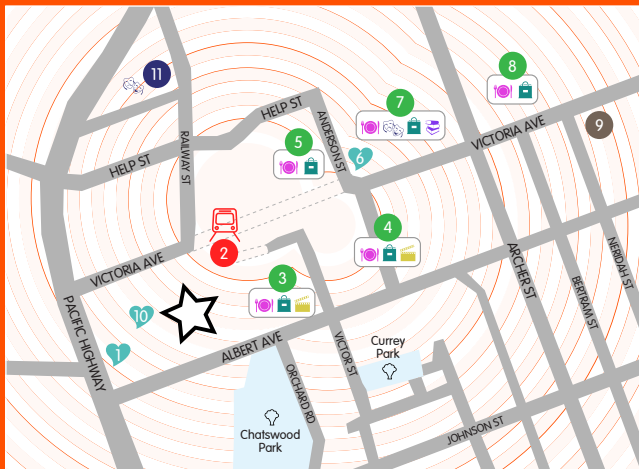

What is it like to live @

Cool design.
Warm hospitality.

Iglu
Chatswood
The hottest student
accommodation
in Sydney.

Located at the heart of bustling Chatswood, on Sydney's north shore, **Iglu Chatswood** is just 10 minutes by train to Macquarie University, 15 minutes to North Sydney and 20 minutes to the Sydney CBD, making it the perfect home base for students studying across Sydney.

★ Iglu Chatswood

1. Dance Fitness
2. Railway Station & Bus Interchange
3. Mandarin Shopping Centre & Cinema
4. Westfield Shopping Centre & Cinema
5. Lemongrove Shopping Centre
6. Fitness First Platinum
7. The Concourse (with Chatswood Library and Performing Arts Centre)
8. Chatswood Chase Shopping Centre
9. English Teaching Academy
10. The Pilates Studio
11. Zenith Theatre