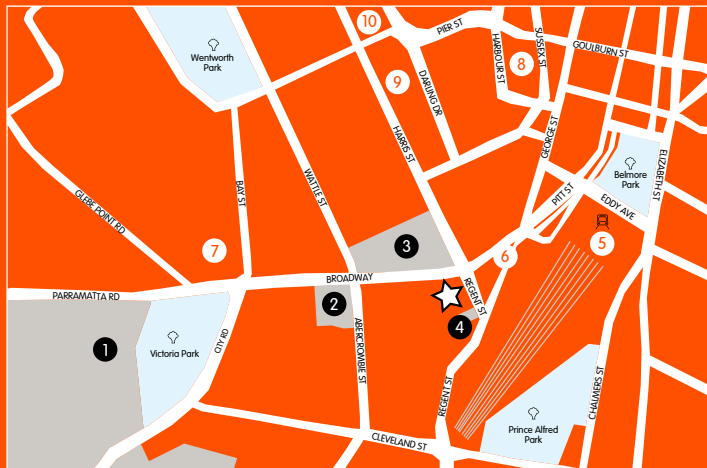

What is it like to live @

Pretty cool really!

Iglu offers students the best experience in Sydney accommodation! Fantastic rooms, great communal spaces, and excellent locations.

Iglu Central, located in the vibrant suburb of Chippendale, is a favourite accommodation choice for students across Sydney. With its close proximity to universities, public transport and the CBD, it's an unbeatable location!

The map shows:

- ★ Iglu Central
- 1. University of Sydney
- 2. Notre Dame University
- 3. University of Technology
- 4. Curtin University, Sydney
- 5. Central Railway Station
- 6. Central Bus Interchange
- 7. Broadway Shopping Centre
- 8. Paddy's Markets & Chinatown
- 9. Powerhouse Museum
- 10. Ian Thorpe Aquatic Centre