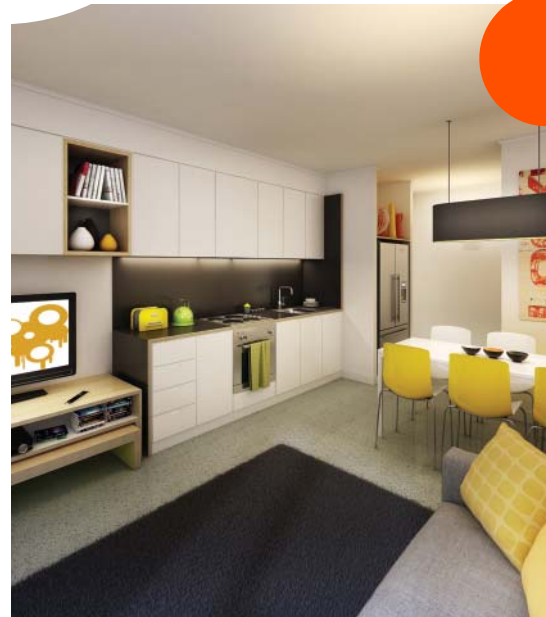

Standard bedroom layout

Whether you are after somewhere to study or just want to chill out, there are plenty of options to choose from at Iglu!

All rooms at Iglu are purpose built with you in mind.

Each Iglu **bedroom** includes:

- High speed broadband internet
- En-suite bathroom
- Air-conditioning
- King-single sized bed
- Study desk and chair
- Shelving and storage
- Built-in wardrobe
- Full length mirror

A great place to live – either on your own or with friends.

All apartments include HD flat screen television and air-conditioning.

Multi-share apartments include:

- Lounge area with couch, coffee table and ottomans
- Dining table and chairs
- Full kitchen with oven, microwave, stovetop, large refrigerator and freezer, kettle and toaster

Studio apartments include:

- Queen bed and sofa
- Kitchenette with convection/microwave, stovetop, refrigerator, kettle and toaster
- Desk, desk chair, storage and more

Iglu Central is located within walking distance to several major universities, public transport, shopping and markets, entertainment, cafés, restaurants, fitness centres, parks...and the list goes on!