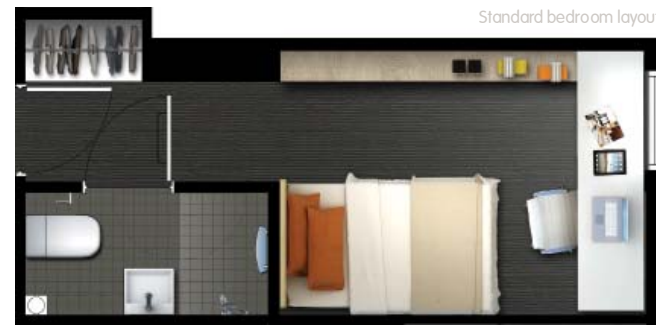

Purpose built for student living, Iglu Student Accommodation is designed to facilitate a balanced environment where you can relax, hit the books and have fun with friends – after all, this is your new home. Iglu provides a simple and convenient lifestyle for students, with all properties offering:

Standard bedroom layout

Whether you are after somewhere to study or just want to chill out, there are plenty of options to choose from at Iglu!

All rooms at Iglu are purpose built with you in mind.

Each Iglu **bedroom** includes:

- High speed broadband internet
- En-suite bathroom
- Air-conditioning
- King-single sized bed
- Study desk and chair
- Shelving and storage
- Built-in wardrobe
- Full length mirror

A great place to live – either on your own or with friends.

All apartments include HD flat screen television and air-conditioning.

Multi-share apartments include:

- Lounge area with couch, coffee table and ottomans
- Dining table and chairs
- Full kitchen with oven, microwave, stovetop, large refrigerator and freezer, kettle and toaster