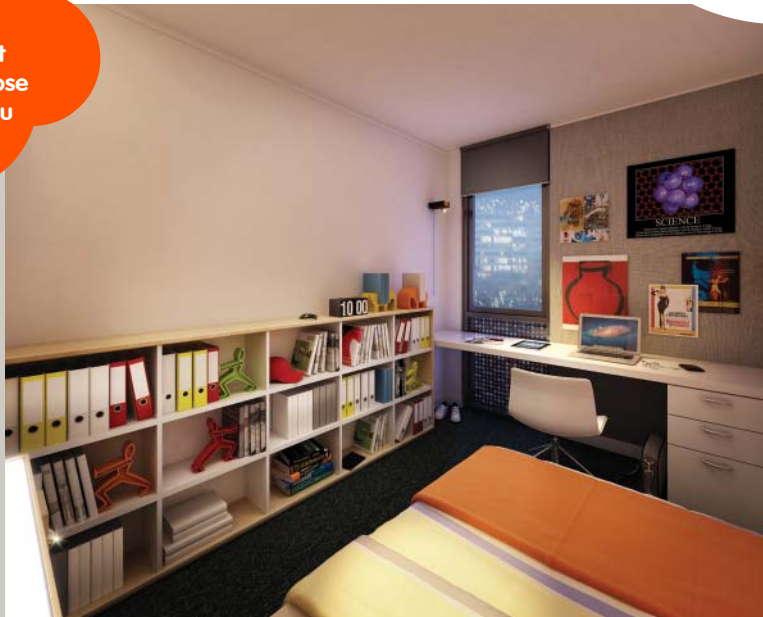

Purpose built for student living, Iglu Student Accommodation is designed to facilitate a balanced environment where you can relax, hit the books and have fun with friends – after all, this is your new home. Iglu provides a simple and convenient lifestyle for students, with all properties offering:

Standard bedroom layout

Whether you are after somewhere to study or just want to chill out, there are plenty of options to choose from at Iglu!

All rooms at Iglu are purpose built with you in mind.

Each Iglu **bedroom** includes:

- High speed broadband internet
- En-suite bathroom
- Air-conditioning
- King-single sized bed
- Study desk and chair
- Shelving and storage
- Built-in wardrobe
- Full length mirror

A great place to live – either on your own or with friends.

Studio apartments include:

- Queen bed and sofa
- Kitchenette with convection/microwave, stovetop, refrigerator, kettle and toaster
- Desk, desk chair, storage and more

Iglu Central is located within walking distance to several major universities, public transport, shopping and markets, entertainment, cafés, restaurants, fitness centres, parks...and the list goes on!